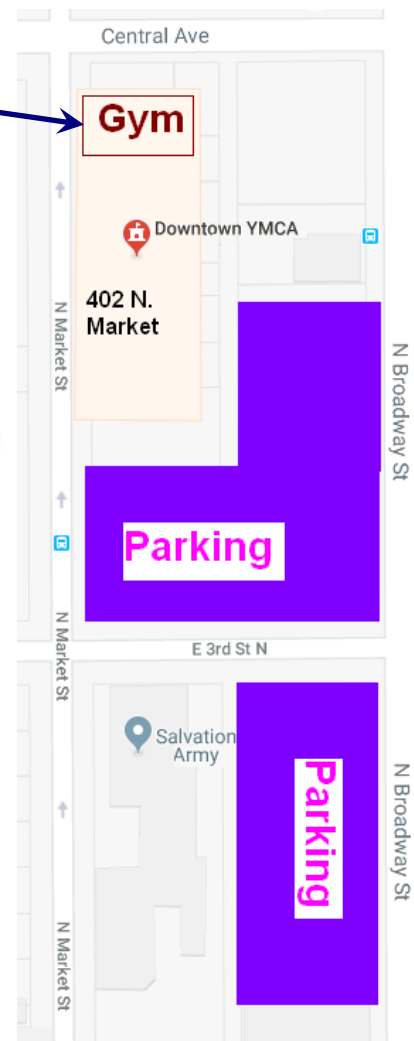

Kim's Academy Friendship Tournament

Saturday, November 3

at Downtown YMCA, Gymnasium

402 N. Market

Wichita, KS

Schedule of Events:

9:30am Set Up

11am Registration

12pm Tournament Starts

Cost: $20 per competitor

Parking Available:
South of 3rd Street

Limited Seating:
Bring a Chair

Open to all Kim's Academy students!
All ages and belt levels!

All competitors must have their own mouth guard. All male competitors must have groin protection. Competitors are encouraged to have their own sparring gear, but a limited supply is available to borrow.